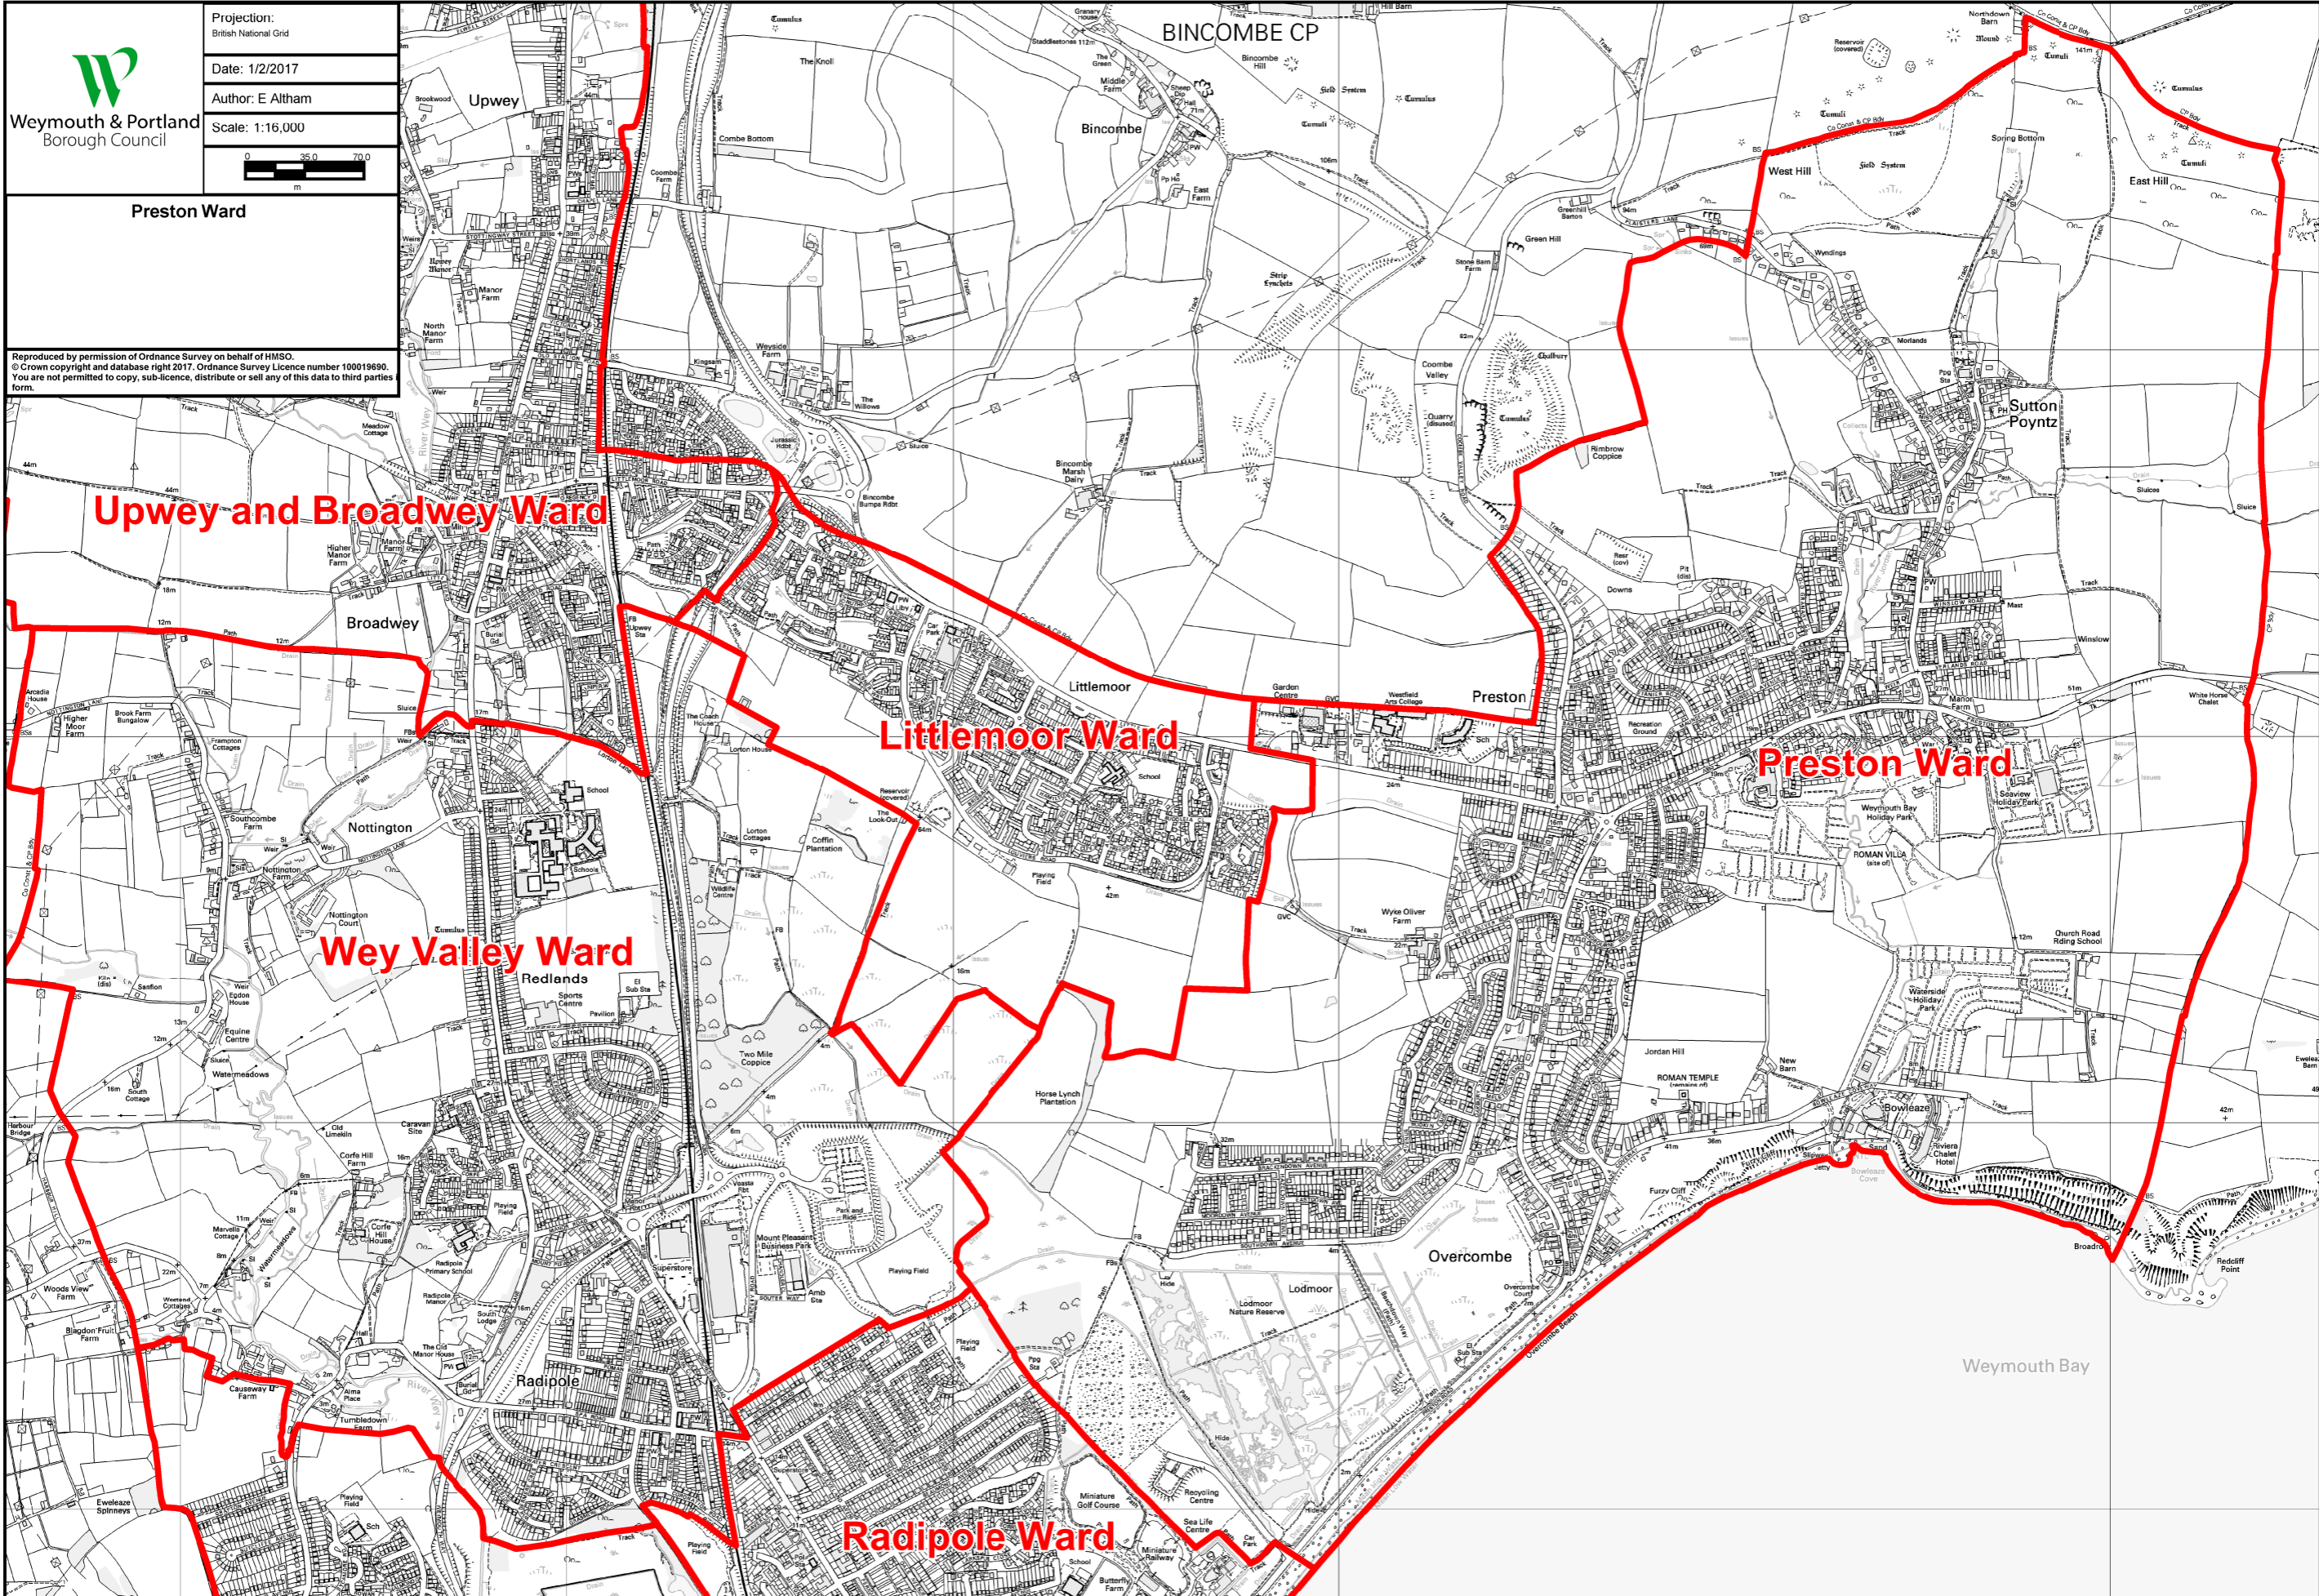

Projection:
British National Grid
Date: 1/2/2017
Author: E Altham
Scale: 1:16,000

Preston Ward

Upwey and Broadway Ward

Littlemoor Ward

Preston Ward

Wey Valley Ward

Radipole Ward